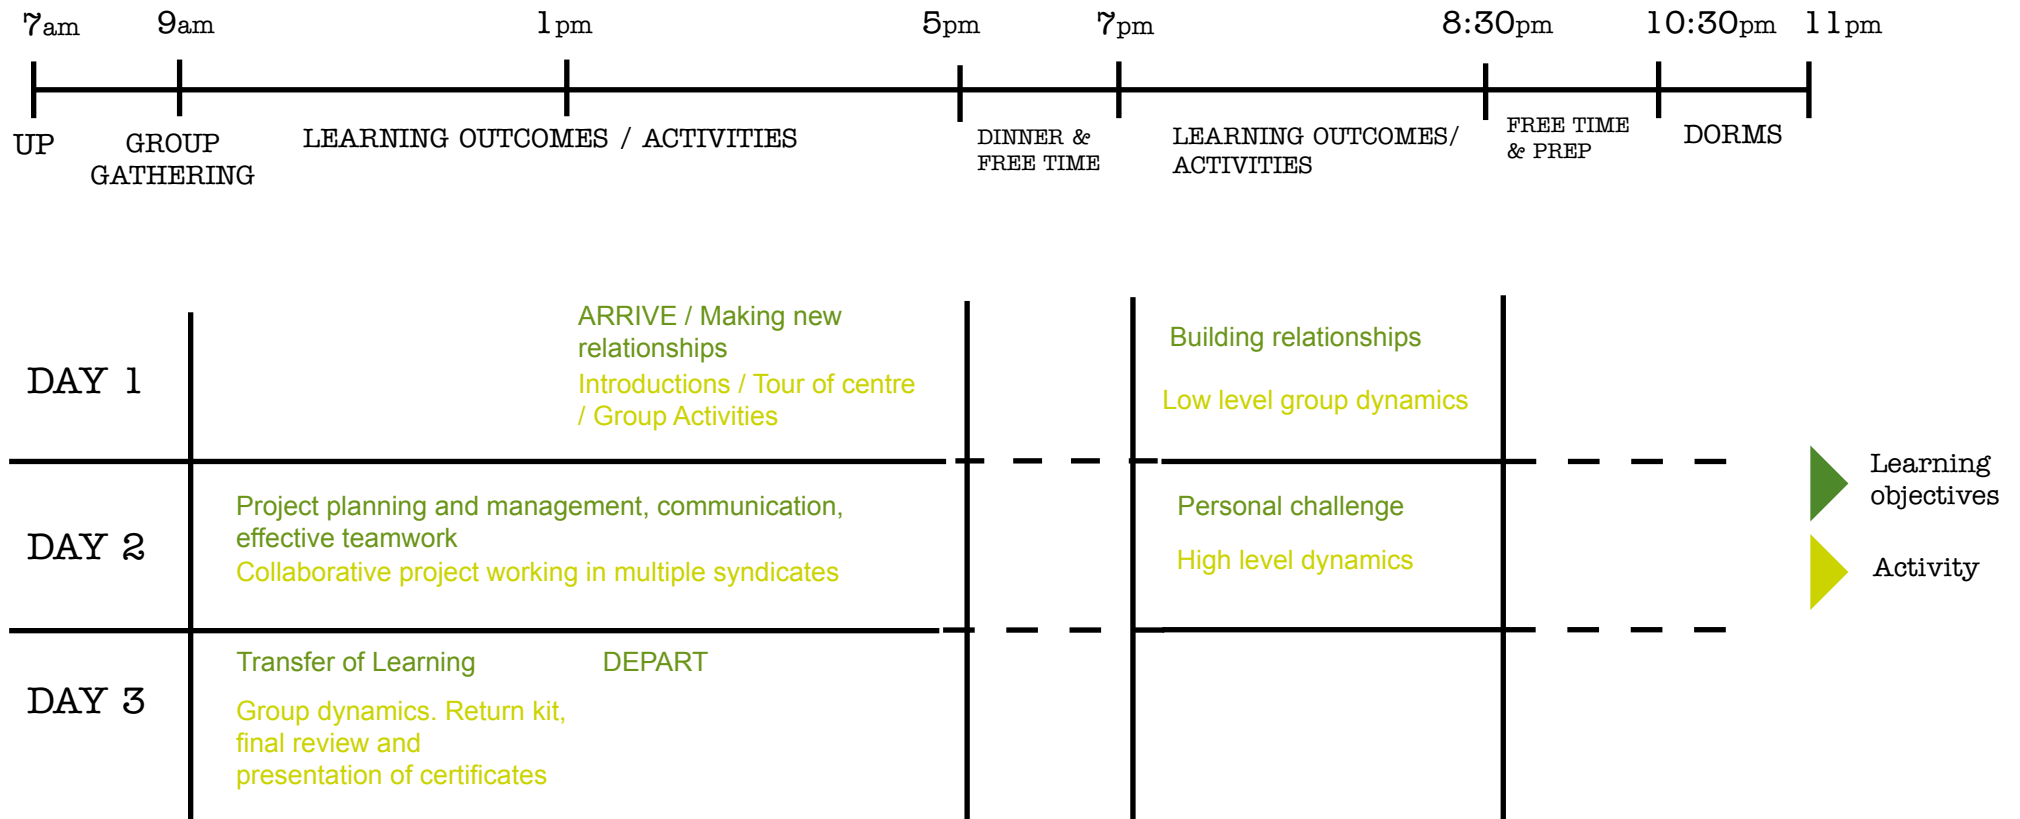

Your course will follow structured progressions using an appropriate range of activities presented in a safe and supportive environment. The activities are complemented by reflective reviewing to help your pupils to acquire a range of transferable skills, self-awareness and confidence. When you arrive at the centre, your pupils will be divided into groups of up to twelve and will be met by an experienced instructor who will guide them through the course. Each group will undertake a range of activities that are carefully chosen to enable them to achieve the learning objectives below, directly linked to the National Curriculum.

#### Key Facts

Age group: Year 7-9

Key stage: 3

Duration: 3 days; Friday - Sunday, Split week; Monday - Wednesday, Wednesday - Friday

Location: Aberdovey, Wales / Ullswater, England / Howtown, England / Loch Eil, Scotland

# Sample programme: Year Group Induction (three-day)\*

All courses start and finish at 1pm

\*Please note this is a sample programme only. All activities will depend on centre location, weather and group ability.